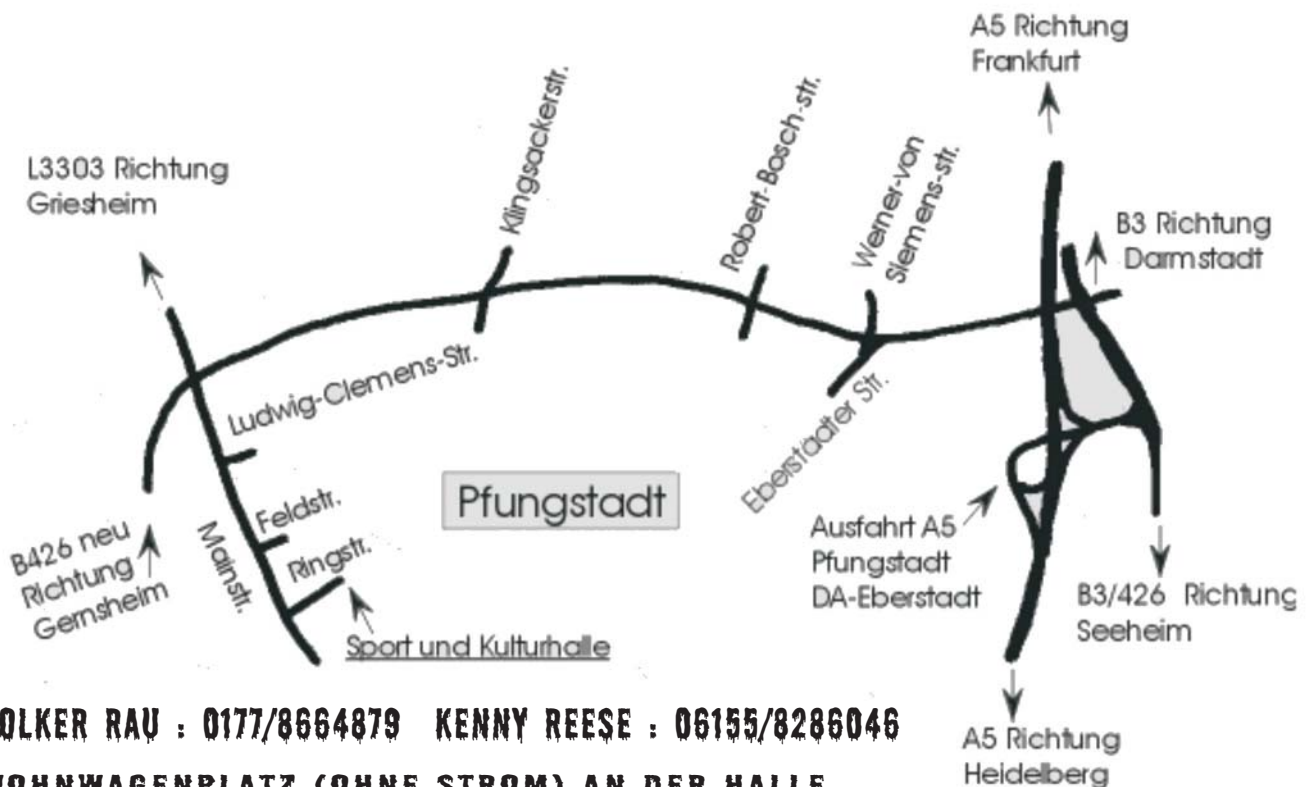

SHINGLE : 8 EURO

KIDS (BIS 14) : 3 EURO

Bow to your Corner, Partner too

HAIGH'S SQUARE DANCE SHOP

brings the best to you

Inge Haigh, In der Gartel 8, 63517 Rodenbach

Tel. 06184/51262 + Fax 54859

VOLKER RAU : 0177/8664879 KENNY REESE : 06155/8286046